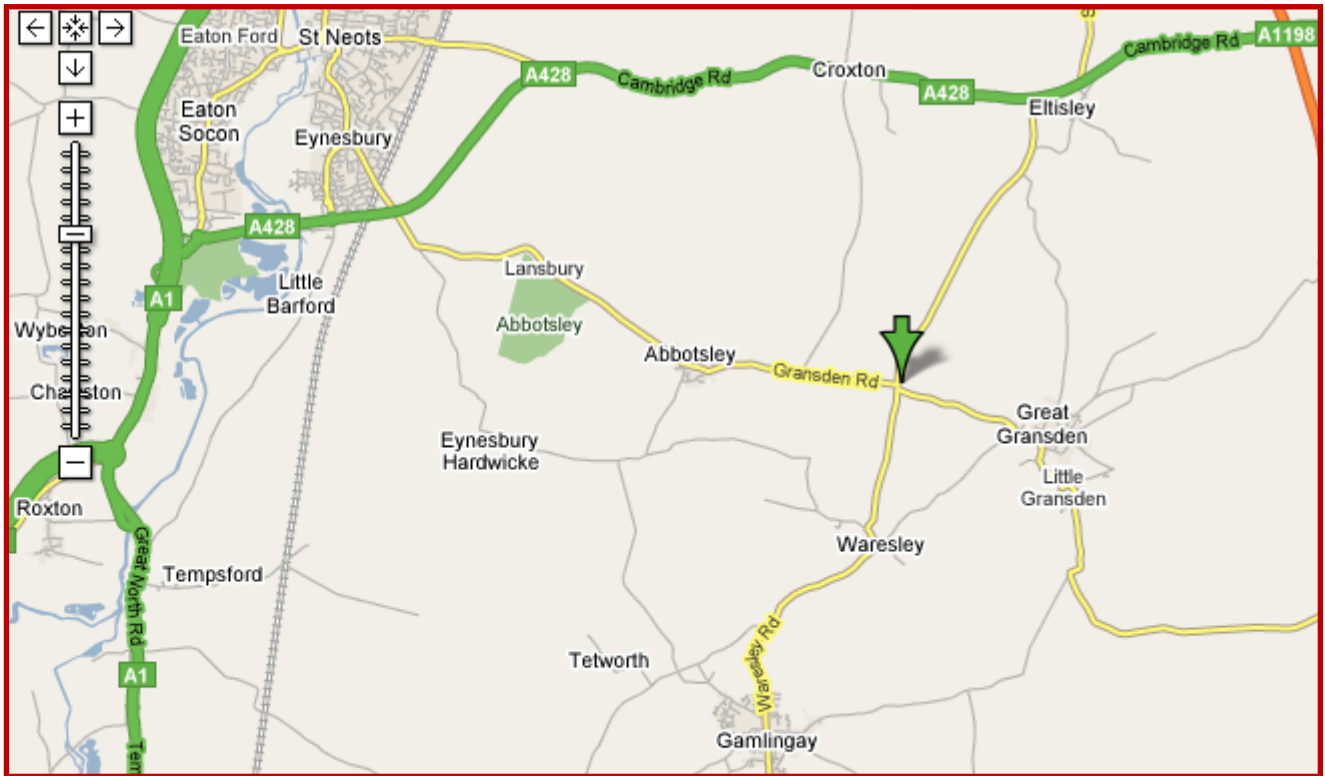

Collings Brothers of Abbotsley Ltd
Potton Road
Abbotsley
St Neots
Cambs
PE19 6TZ

Tel: 01767 677316
Fax: 01767 677451

Driving Directions:

From Cambridge/M11.

Follow A428 (towards St Neots). After passing the A1198 (Huntingdon/Royston) continue for approximately 2 miles and turn left (B1040 - Potton, Biggleswade). Continue on the B1040 for approximately 2 ¼ miles and we are on your left hand side.

From A1.

Take the A428 junction (St Ives, Cambridge) and continue on this road for approximately 1 ½ miles and turn right at the crossroads (B1046 - Abbotsley). Continue on this road through Abbotsley and then in approximately 1 ½ miles you'll reach the B1040. Turn left onto the B1040 and we are on your right hand side.

From A1198 Royston.

Head north out of Royston on the A1198 and in approximately 8 ½ miles turn left at the crossroads onto the B1046 (Great Gransden/St Neots). Continue on this road for approximately 5 miles (passing through Great Gransden) until you reach the B1040. Turn right and we are on your right hand side just a short distance along.