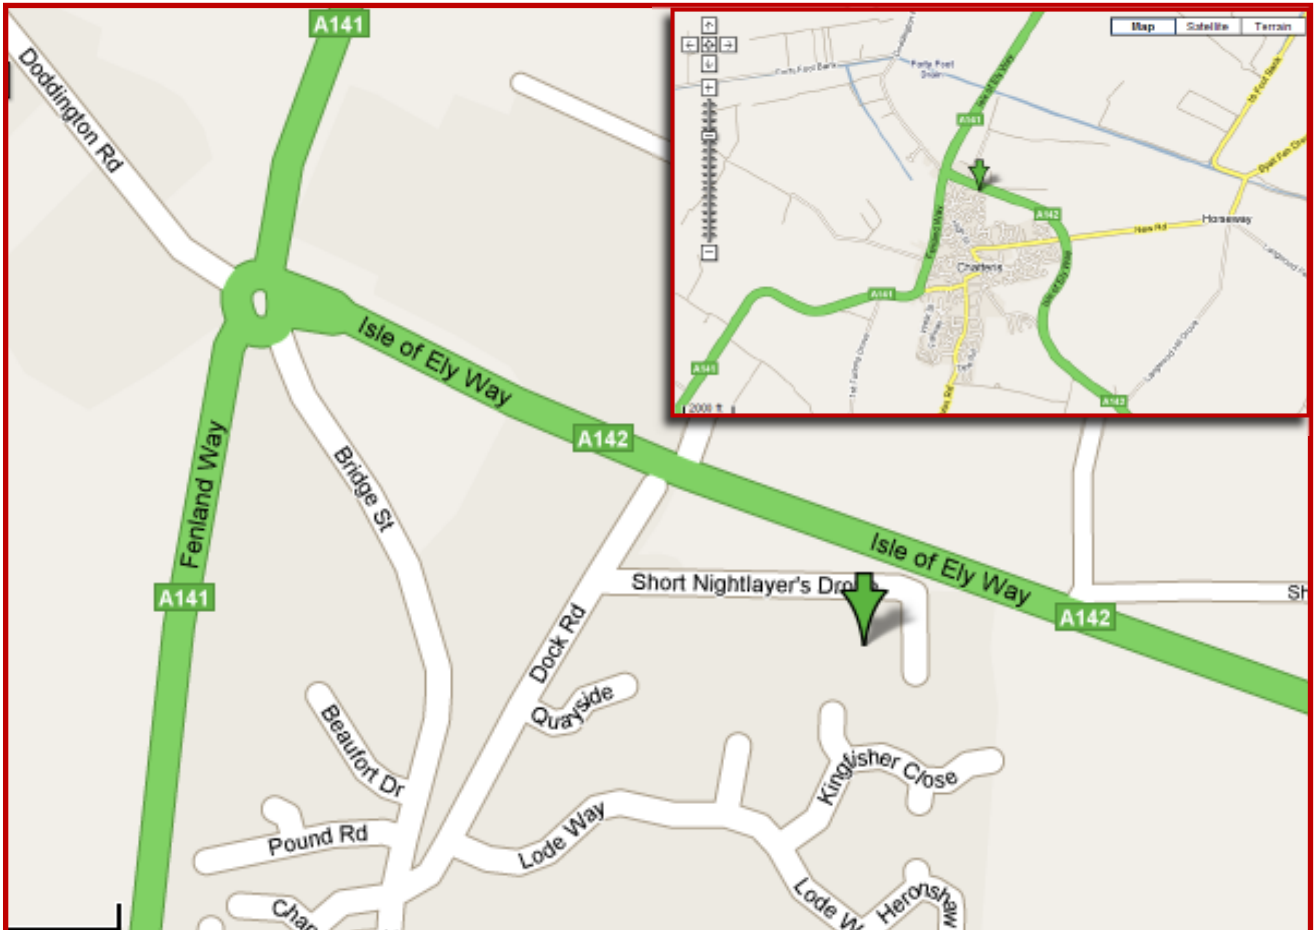

Collings Brothers of Abbotsley Ltd
No.5 Prospects Way
Dock Road Industrial Estate
Chatteris
Cambs
PE16 6TZ

Tel: 01354 694169
Fax: 01354 694218

Driving Directions:

From A141 North and South.

From A141 North take the 2nd exit at the roundabout signposted Chatteris town centre (Bridge Street)

From the A141 South take 4th exit at the roundabout signposted Chatteris town centre (Bridge Street)

Follow down for about 500 yards and turn left in Dock Road follow down and bear right into Short Nightlayer's Drive. Follow to end and bear right into Prospects Way.

From A142 (Ely).

At roundabout take 1st exit signposted Chatteris town centre (Bridge Street), then follow directions as above.